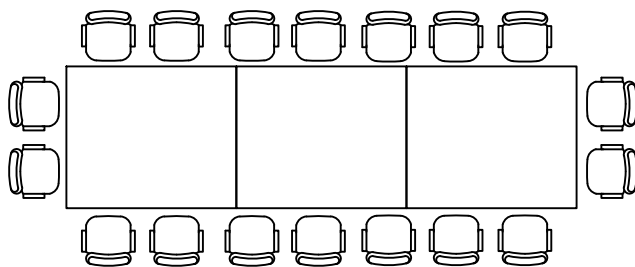

# Conference Table Specification Guide

Choose size refer to accommodation number.

1800L x 900D x 750Hmm  
6 pax

2400L x 900D x 750Hmm  
8-10 pax

3000L x 1200D x 750Hmm  
10-12 pax

3600L x 1200D x 750Hmm  
12-14 pax

4500L x 1500D x 750Hmm  
14-16 pax

5400L x 1500D x 750Hmm  
16-18 pax

Shape Option: