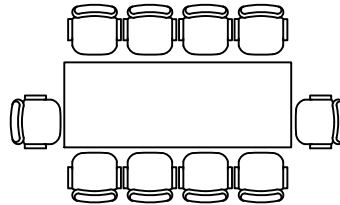

# Conference Table Specification Guide

Choose size refer to accommodation number.

1800L x 900D x 750Hmm  
6 pax

2400L x 900D x 750Hmm  
8-10 pax

3000L x 1200D x 750Hmm  
10-12 pax

3600L x 1200D x 750Hmm  
12-14 pax

4500L x 1500D x 750Hmm  
14-16 pax

5400L x 1500D x 750Hmm  
16-18 pax

Shape Option: