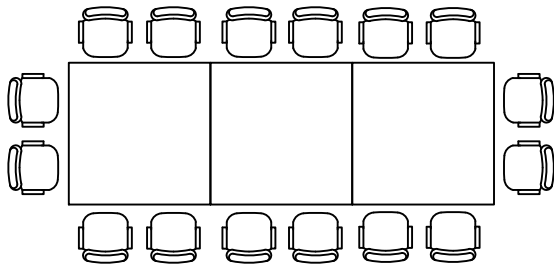

# Conference Table Specification Guide

Choose size refer to accommodation number.

1800L x 900D x 750Hmm  
6 pax

2400L x 900D x 750Hmm  
8-10 pax

3000L x 1200D x 750Hmm  
10-12 pax

3600L x 1200D x 750Hmm  
12-14 pax

4500L x 1500D x 750Hmm  
14-16 pax

5400L x 1500D x 750Hmm  
16-18 pax

Shape Option: